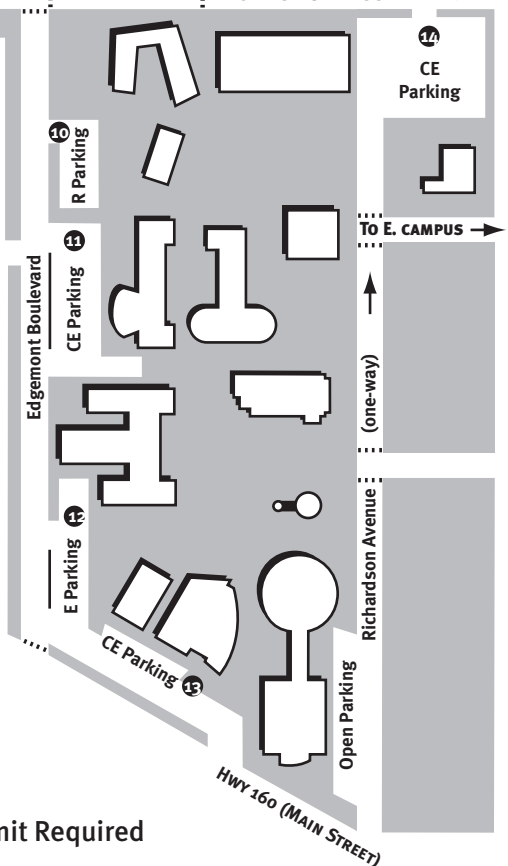

PARKING LOTS

Coronado Lot East.....	6
Coronado Lot North.....	5
East Campus Lot East.....	16
East Campus Lot North.....	15
Faculty Drive Lot.....	2
Houtchens Lot.....	3
Library Lot.....	9
McDaniel Lot.....	14
Petteys Lot.....	10
Plachy Lot.....	4
Porter Lot.....	11
Rex Lot.....	7
Richardson Lot South.....	12
Savage Lot.....	1
SUB Lot.....	8
Theatre Lot.....	13

CE – Commuter and Employee Lot, Parking Permit Required
 R – Resident Lot, Parking Permit Required